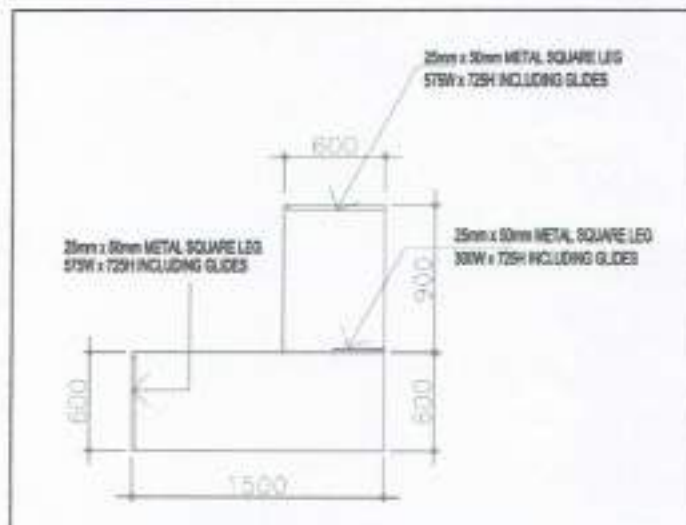

Conference Chair:

Knee Tilt Mechanism

Material:

Seat-black fabric
Back-mesh (black)
Armrest-fixed
Base-nylon black base

Function:

Fixed armrest
Knee tilt mechanism
Height Adjustable

SQUARE LEGS

SQ LEG 300:

Powder Coated Metal in Light Gray Finish
Dimension: Thickness – 25mm x 50mm
300mmW x 725mmH inc. glides

SQ LEG 575:

Powder Coated Metal in Light Gray Finish
Dimension: Thickness – 25mm x 50mm
575mmW x 725mmH inc. glides

PMP 1400

Perforated Modesty Panel

Powder Coated Metal in Light Gray

Dimension: 1400mmL x 381mmH

PMP 1100

Perforated Modesty Panel

Powder Coated Metal in Light Gray

Dimension: 1100mmL x 381mmH

PMP 800

Perforated Modesty Panel

Powder Coated Metal in Light Gray

Dimension: 800mmL x 381mmH

PFMP 1250

Perforated Modesty Panel

Powder Coated Metal in Light Gray

Dimension: 1250mmL x 381mmH